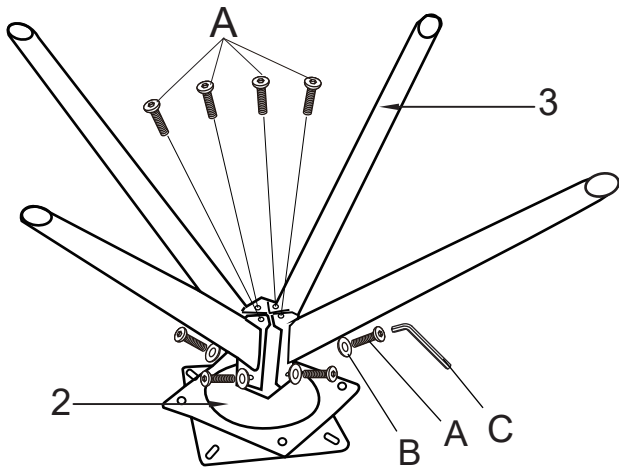

Стул ХАУС OS-2049K-1

ASSEMBLING INSTRUCTION

1 X1PC

2 X1PC

3 X4PCS

A X12PCS

M6*16

B X8PCS

C X1PC

1

3

1